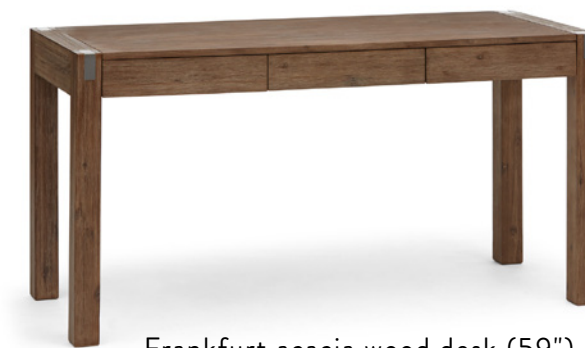

Adel desk (65")
~~\$529~~ \$329

HAMBURG ACACIA WOOD QUEEN SIZE BED

\$799
~~\$559~~

Polo armchair
~~\$439~~ \$279

Frost table lamp
~~\$129~~ \$79

SERGIO DESK
ONLY \$239

Frankfurt acacia wood desk (59")
~~\$399~~ \$239